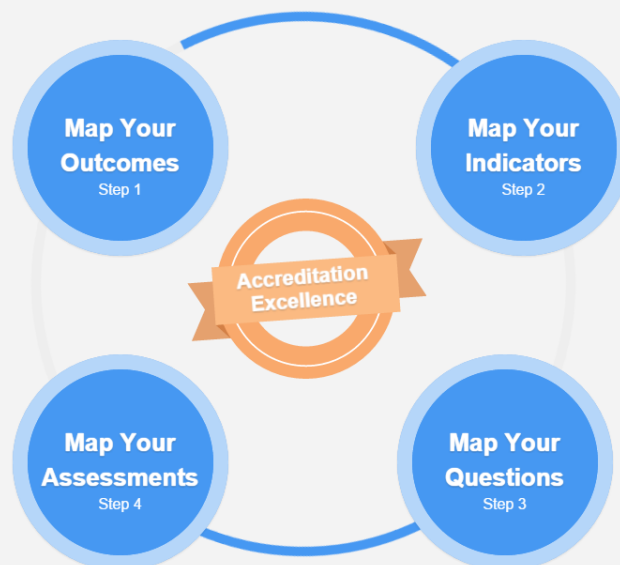

Our Assessment methodology, simplified and proven

Building a solid foundation for your academic programs